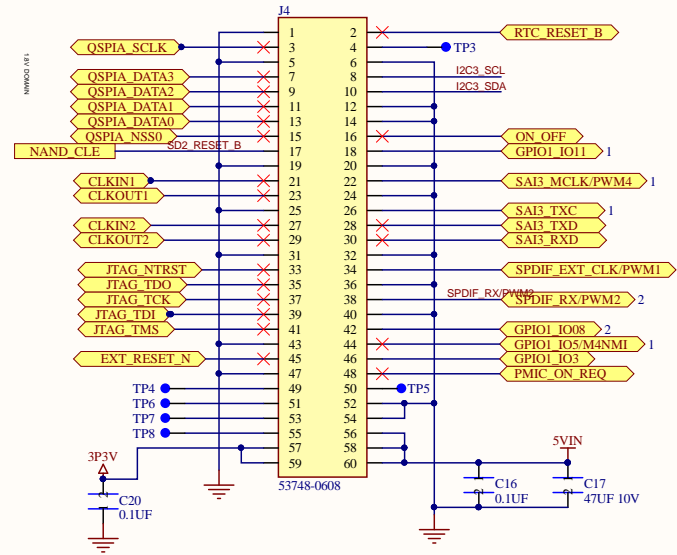

Synchronous Audio/GPIO

Company	BOUNDARY DEVICES	
Title	PAGE 01	
Project	DB_8MM_CSI_DSI_TO_HDMI	Rev
Date:	5/21/2019	REV00
	Sheet	1 of 2
		6