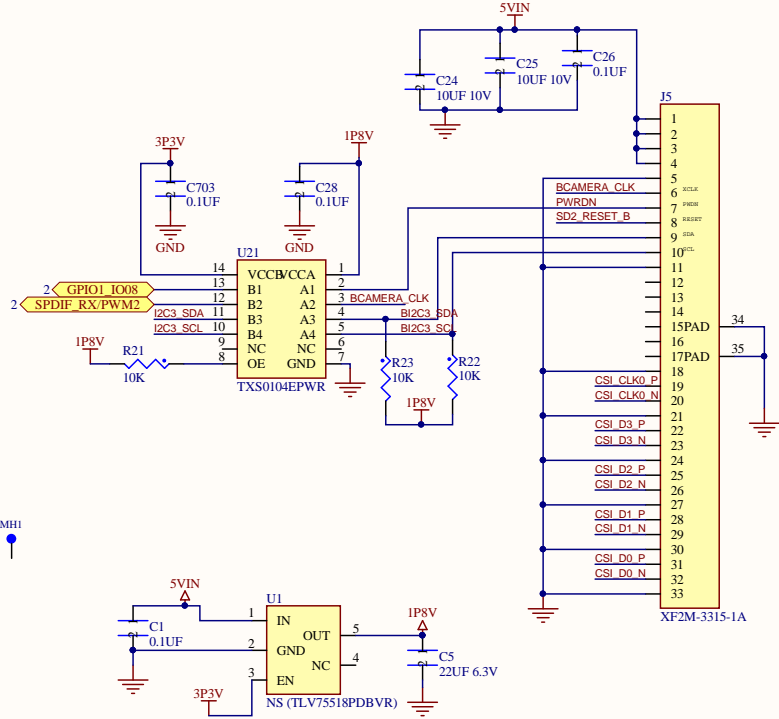

Synchronous Audio/GPIO

Company	BOUNDARY DEVICES	
Title	PAGE 01	
Project	DB_8MM_CSI_DSI_TO_HDMI	Rev
Date:	5/21/2019	REV00
	Sheet	1 of 2
		6